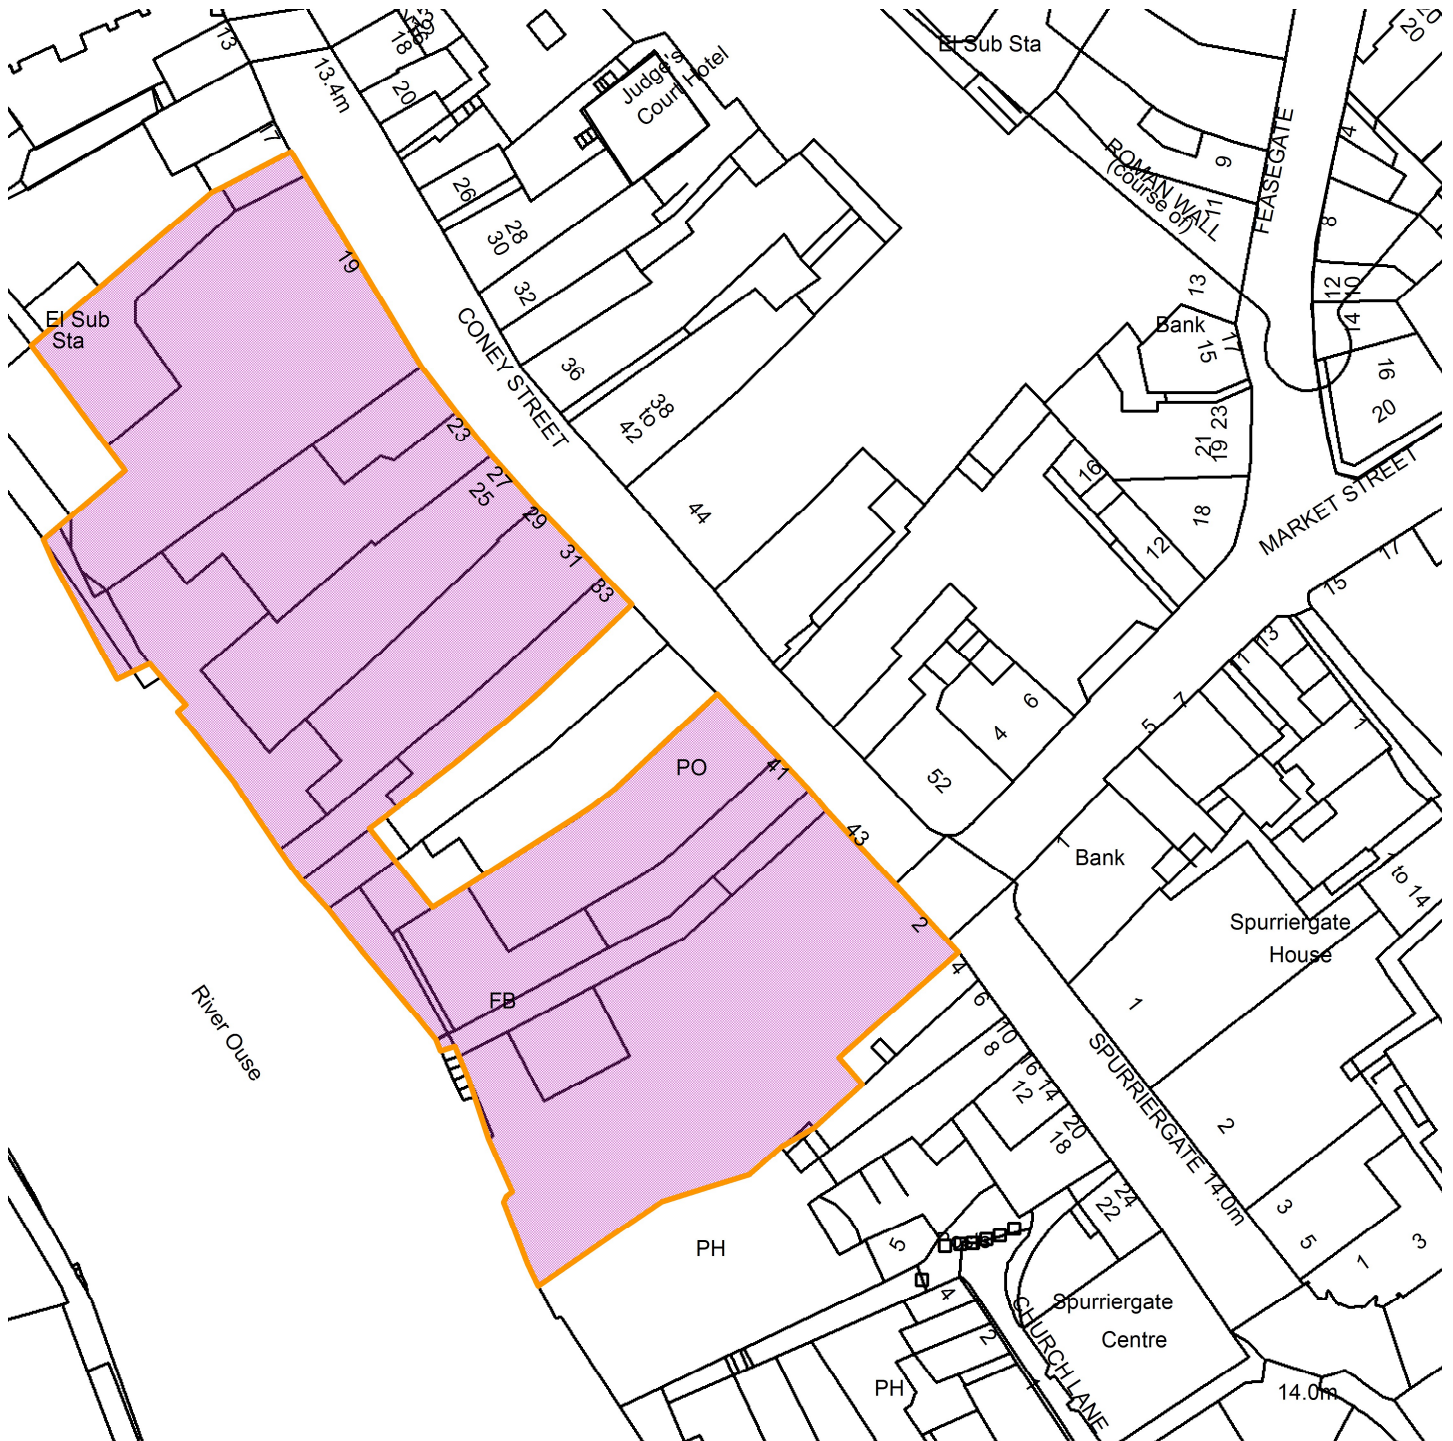

# Site of 19 - 33 Coney Street York

22/02525/FULM

Scale : 1:920

Reproduced from the Ordnance Survey map with the permission of the Controller of Her Majesty's Stationery Office © Crown Copyright 2000.

Unauthorised reproduction infringes Crown Copyright and may lead to prosecution or civil proceedings.

<b>Organisation</b>	City of York Council
<b>Department</b>	Env, Transport & Planning
<b>Comments</b>	Site Location Plan
<b>Date</b>	16 October 2024
<b>SLA Number</b>	Not Set